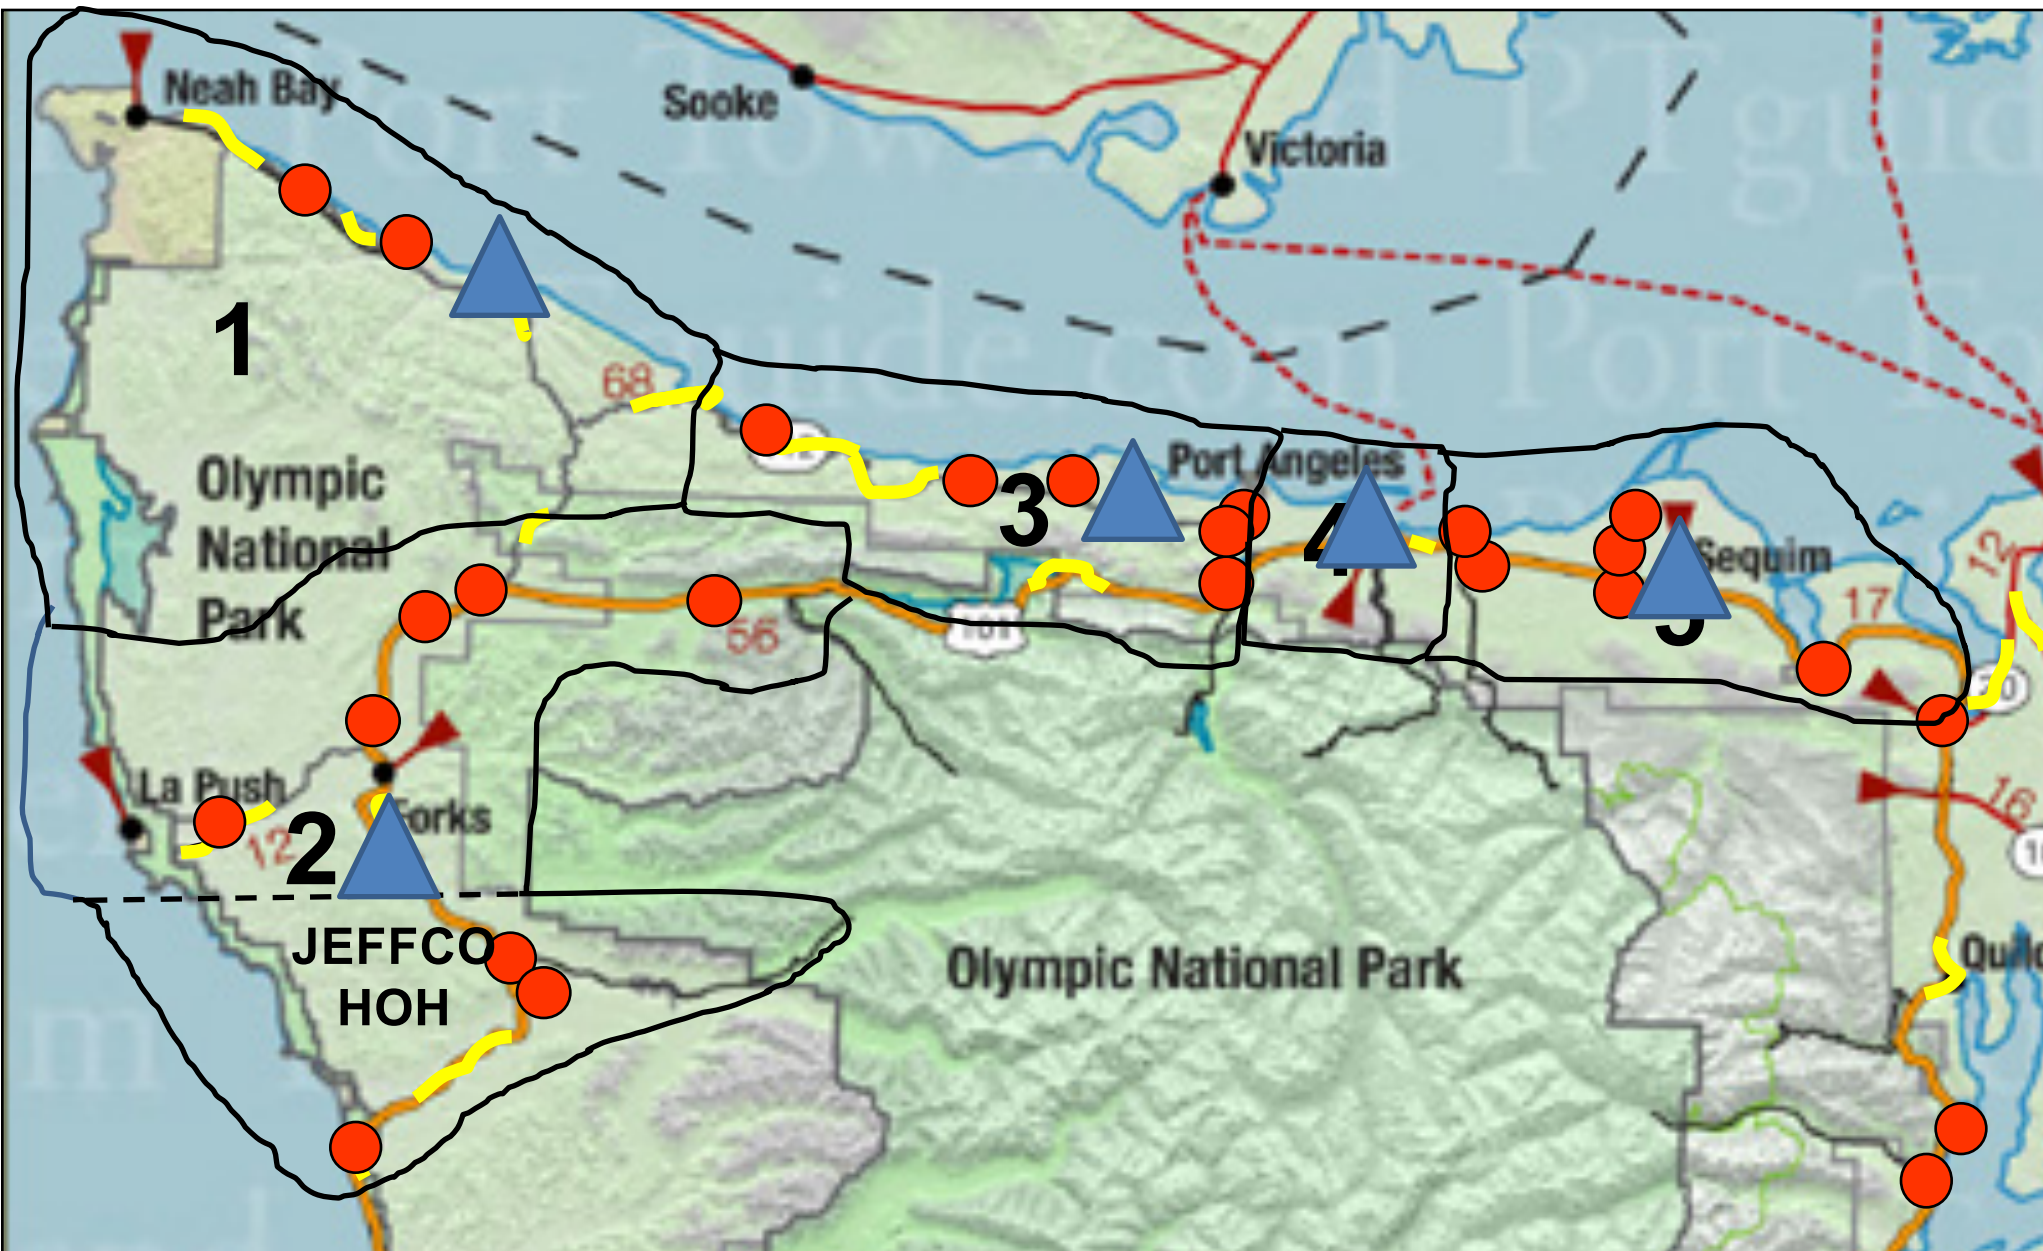

## Area Command 5

Deer Park, R Corner, Carlsborg, Sequim, Diamond Point, Blyn, & Gardiner

## Area Command Charts

**Emergency Management**

**Damaged roads and bridges divide county communities into at least 20 micro-islands.**

The EMD plan organizes the micro-islands into 5 Area Commands. Area Command Centers in Clallam Bay, Forks, Joyce, Port Angeles and Sequim manage rescue and response and report to the county EOC.

## AREAS OF COMMAND for CLALLAM COUNTY, WA

COMMAND AREA 1 5 islands	COMMAND AREA 2 5 islands	COMMAND AREA 3 3 islands	COMMAND AREA 4 2 islands	COMMAND AREA 5 5 islands
<b>DIV ALPHA</b> - Neah Bay/Makah Nation  <b>DIV BRAVO</b> - Ozette  <b>DIV ECHO</b> - Shipwreck Point  <b>DIV FOXTROT</b> - Clallam Bay  <b>DIV INDIA</b> - Pysht	<b>DIV CHARLIE</b> - La Push / Quileutte Nation  <b>DIV DELTA</b> - East Jeffco/Hoh Tribe <b>DIV GOLF</b> - Beaver  <b>DIV HOTEL</b> - Forks  <b>DIV JULIET</b> - Bear Creek	<b>DIV KILO</b> - Pillar Point  <b>DIV LIMA</b> - Joyce  <b>DIV MIKE</b> - Indian Valley	<b>DIV NOVEMBER</b> - Port Angeles West / Lower Elwha Klallam Tribe <b>DIV OSCAR</b> - Port Angeles East	<b>DIV PAPA</b> - Deerpark*  <b>DIV QUEBEC</b> - R Corner  <b>DIV ROMEO</b> - Carlsborg  <b>DIV SIERRA</b> - Sequim  <b>DIV TANGO</b> - Diamond Point, Gardiner, Blyn, Jamestown S'Klallam Tribe
<b>FD#5, NEAH BAY TRIBAL POLICE, CCSO, CBP</b>	<b>FD#1, FD #6 FORKS PD, CCSO, CBP</b>	<b>FD#4 CCSO, CBP</b>	<b>FD#2, PAFD PAPD, CCSO, CBP</b>	<b>FD#3 SEQUIM PD, CCSO, CBP</b>
** 1,770	** 4,777	** 3,649	** 23,368	** 33,558

Concept: "Areas of Command" are created after CSZ earthquake occurs divid-ing county into "micro-islands" of response because of highway/bridge damage, landslides & soil lique-faction. Concept based on FEMA HIRAC (Homeland Infrastructure Threat & Risk Analysis Center) Study completed 2011.