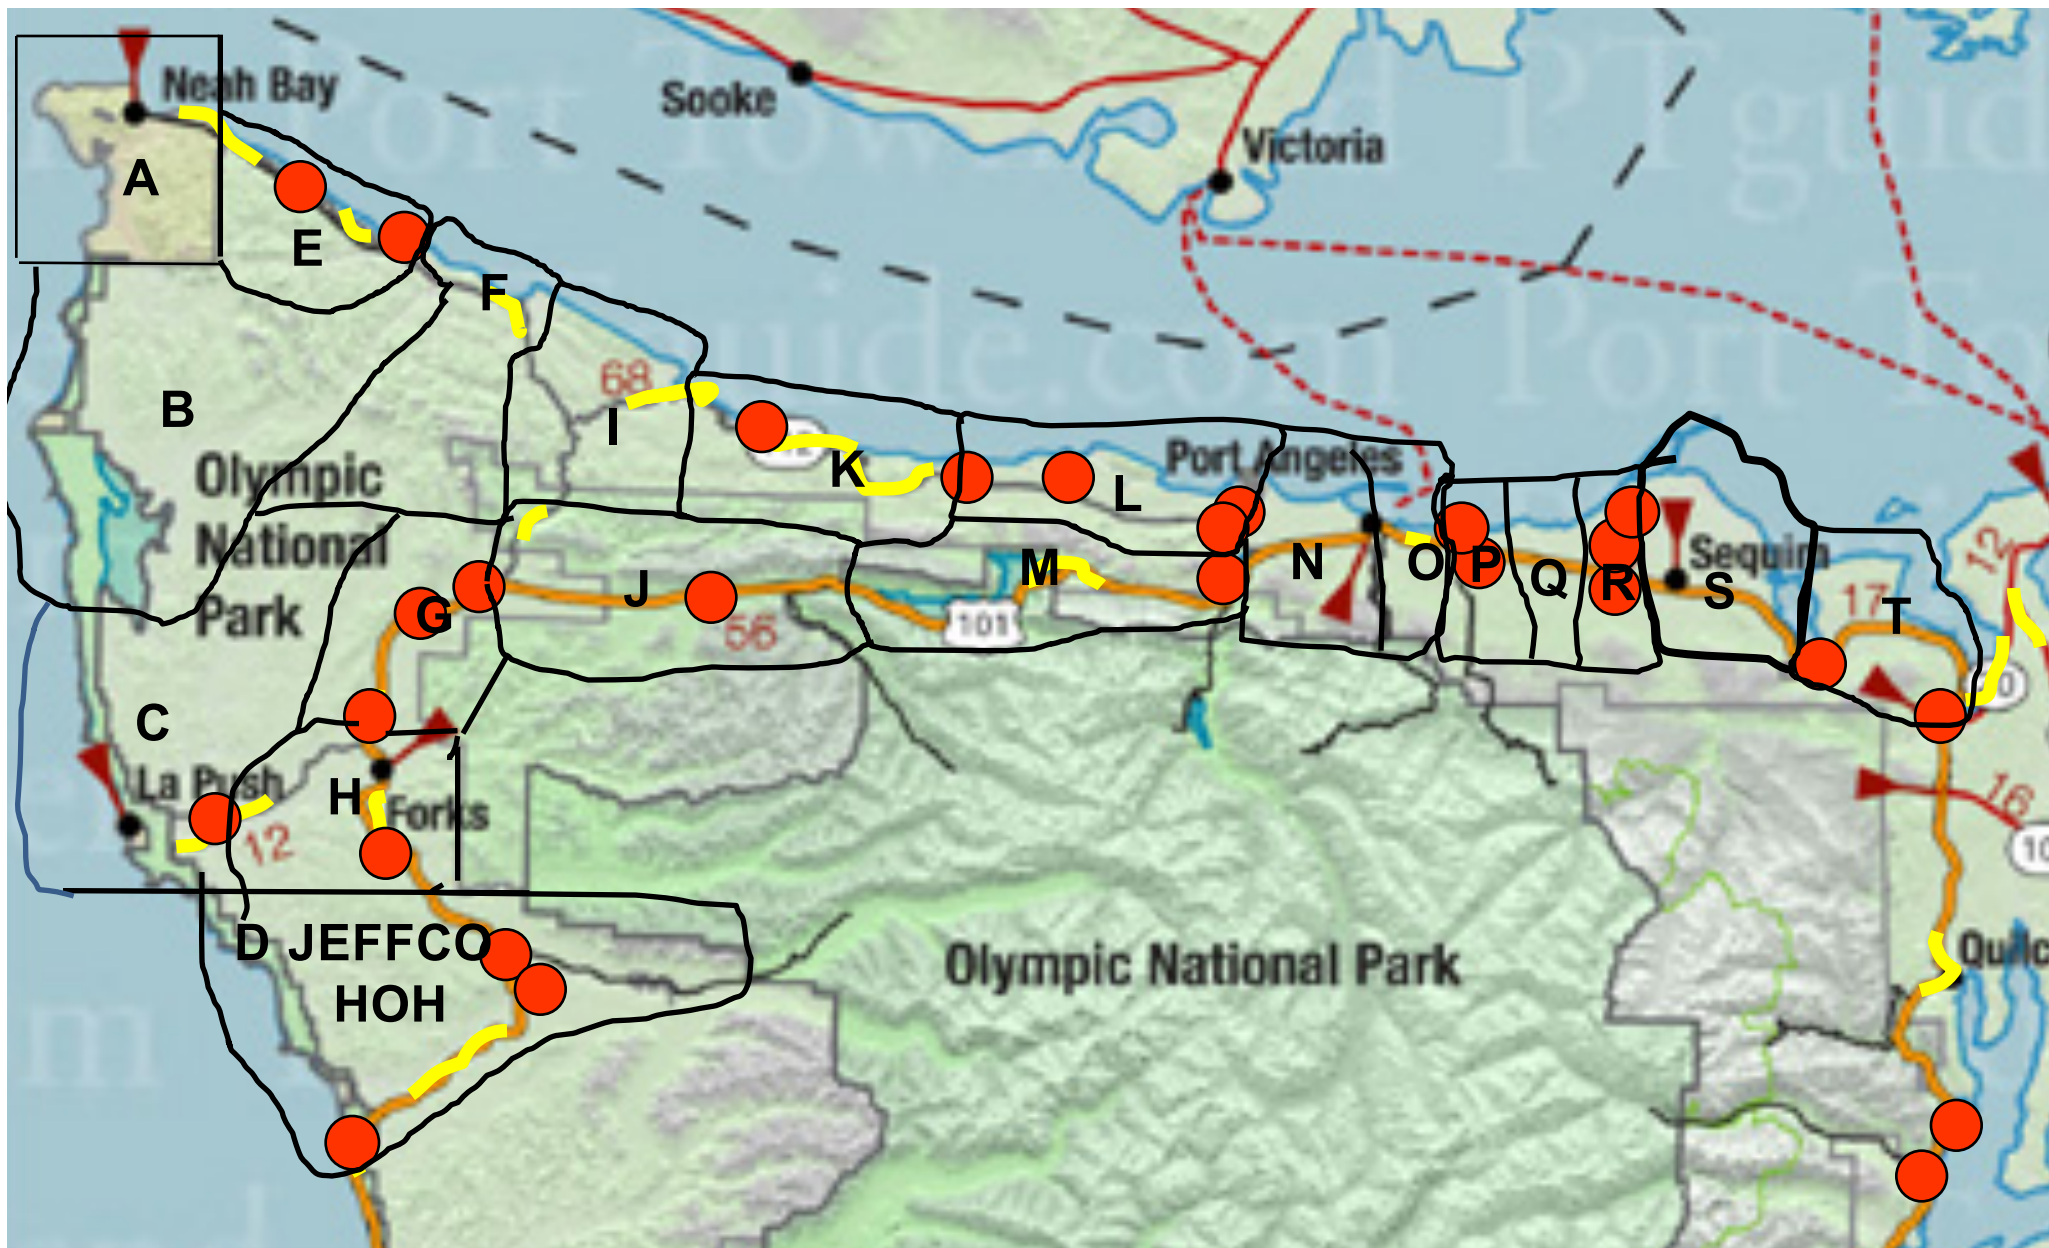

## Area Command 5

Deer Park, R Corner, Carlsborg, Sequim, Diamond Point, Blyn, & Gardiner

## Area Command Charts

**Emergency Management**

**Damaged roads and bridges divide county communities into at least 20 micro-islands.**

The EMD plan organizes the micro-islands into 5 Area Commands. Area Command Centers in Clallam Bay, Forks, Joyce, Port Angeles and Sequim manage rescue and response and report to the county EOC.

## AREAS OF COMMAND for CLALLAM COUNTY, WA

COMMAND AREA 1 5 islands	COMMAND AREA 2 5 islands	COMMAND AREA 3 3 islands	COMMAND AREA 4 2 islands	COMMAND AREA 5 5 islands
<b>DIV ALPHA</b> - Neah Bay/Makah Nation  <b>DIV BRAVO</b> - Ozette  <b>DIV ECHO</b> - Shipwreck Point  <b>DIV FOXTROT</b> - Clallam Bay  <b>DIV INDIA</b> - Pysht	<b>DIV CHARLIE</b> - La Push / Quileutte Nation  <b>DIV DELTA</b> - East Jeffco/Hoh Tribe <b>DIV GOLF</b> - Beaver  <b>DIV HOTEL</b> - Forks  <b>DIV JULIET</b> - Bear Creek	<b>DIV KILO</b> - Pillar Point  <b>DIV LIMA</b> - Joyce  <b>DIV MIKE</b> - Indian Valley	<b>DIV NOVEMBER</b> - Port Angeles West / Lower Elwha Klallam Tribe <b>DIV OSCAR</b> - Port Angeles East	<b>DIV PAPA</b> - Deerpark*  <b>DIV QUEBEC</b> - R Corner  <b>DIV ROMEO</b> - Carlsborg  <b>DIV SIERRA</b> - Sequim  <b>DIV TANGO</b> - Diamond Point, Gardiner, Blyn, Jamestown S'Klallam Tribe
<b>FD#5, NEAH BAY TRIBAL POLICE, CCSO, CBP</b>	<b>FD#1, FD #6 FORKS PD, CCSO, CBP</b>	<b>FD#4 CCSO, CBP</b>	<b>FD#2, PAFD PAPD, CCSO, CBP</b>	<b>FD#3 SEQUIM PD, CCSO, CBP</b>
** 1,770	** 4,777	** 3,649	** 23,368	** 33,558

Concept: "Areas of Command" are created after CSZ earthquake occurs divid-ing county into "micro-islands" of response because of highway/bridge damage, landslides & soil lique-faction. Concept based on FEMA HIRAC (Homeland Infrastructure Threat & Risk Analysis Center) Study completed 2011.