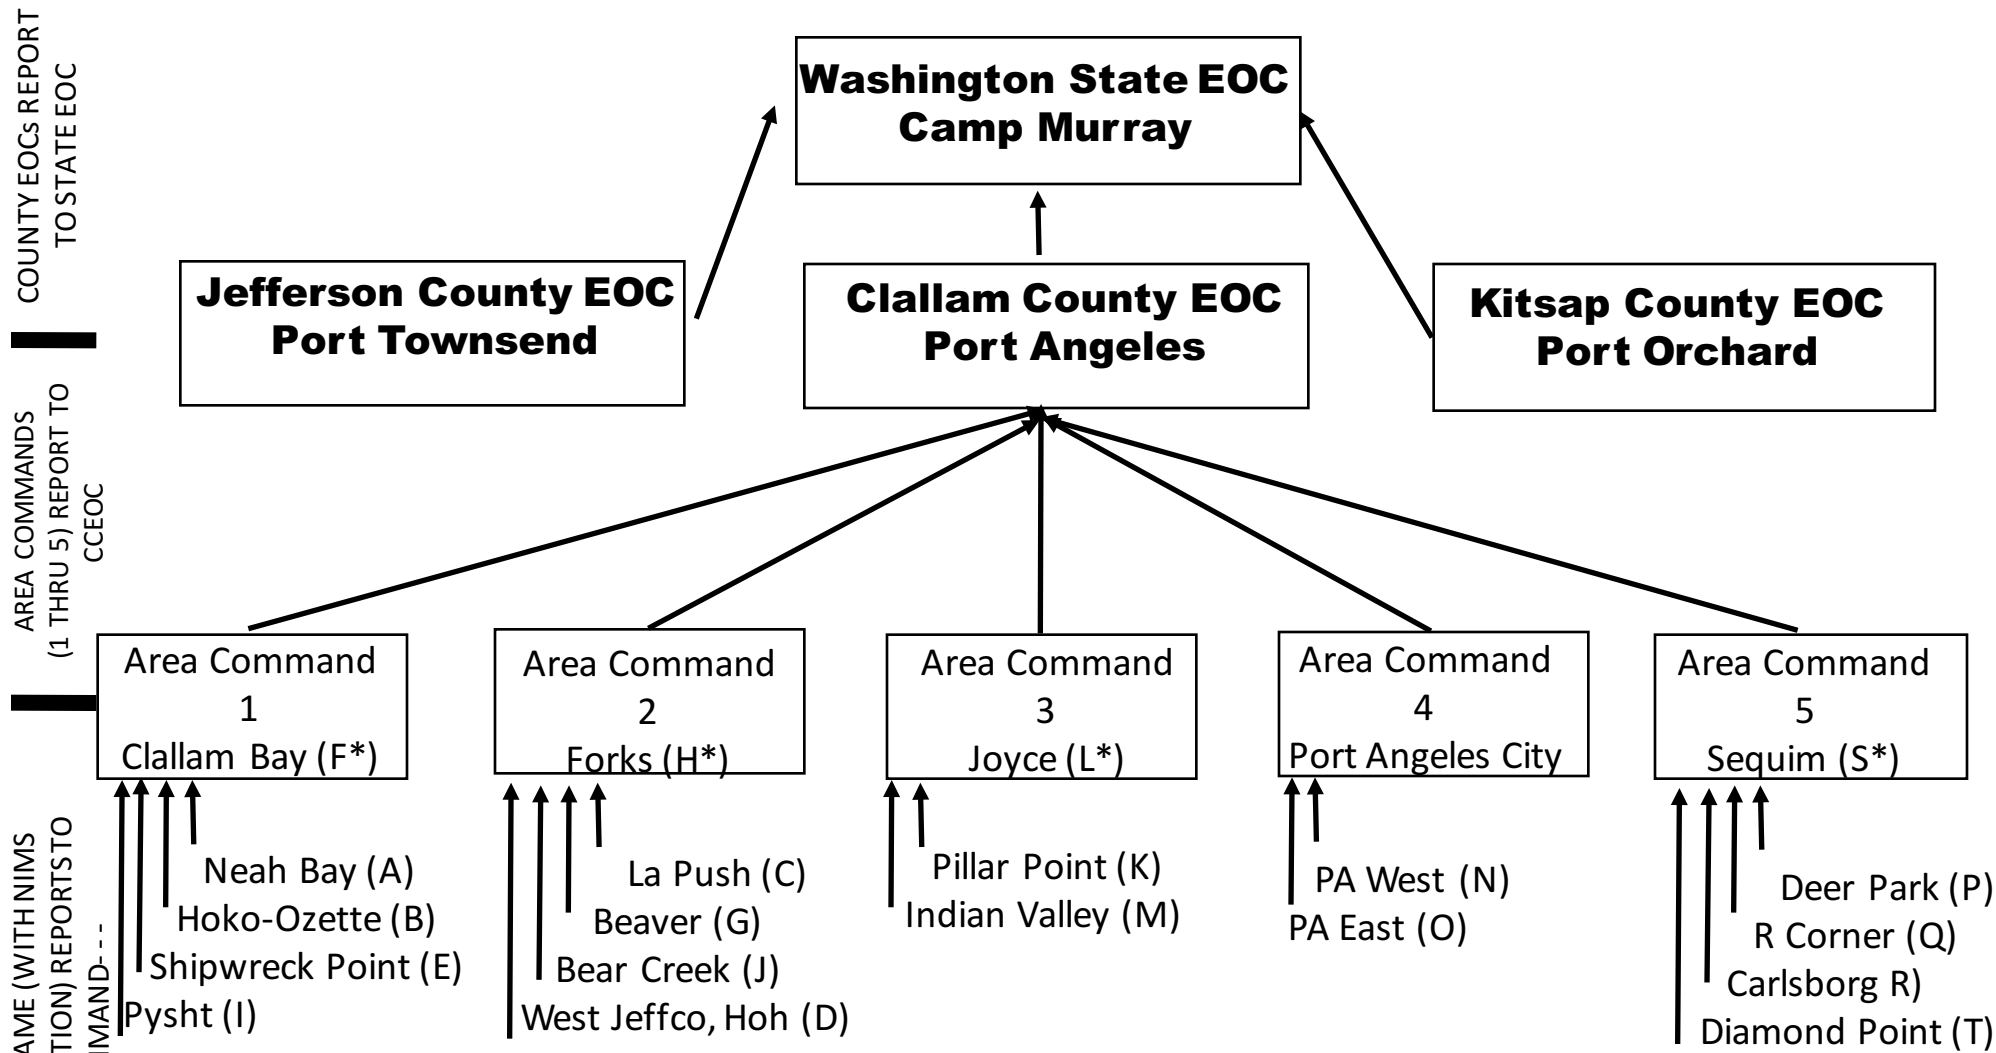

## AREAS OF COMMAND for CLALLAM COUNTY, WA

COMMAND AREA 1 5 islands	COMMAND AREA 2 5 islands	COMMAND AREA 3 3 islands	COMMAND AREA 4 2 islands	COMMAND AREA 5 5 islands
<b>DIV ALPHA</b> - Neah Bay/Makah Nation  <b>DIV BRAVO</b> - Ozette  <b>DIV ECHO</b> - Shipwreck Point  <b>DIV FOXTROT</b> - Clallam Bay  <b>DIV INDIA</b> - Pysht	<b>DIV CHARLIE</b> - La Push / Quileutte Nation  <b>DIV DELTA</b> - East Jeffco/Hoh Tribe <b>DIV GOLF</b> - Beaver  <b>DIV HOTEL</b> - Forks  <b>DIV JULIET</b> - Bear Creek	<b>DIV KILO</b> - Pillar Point  <b>DIV LIMA</b> - Joyce  <b>DIV MIKE</b> - Indian Valley	<b>DIV NOVEMBER</b> - Port Angeles West / Lower Elwha Klallam Tribe <b>DIV OSCAR</b> - Port Angeles East	<b>DIV PAPA</b> - Deerpark*  <b>DIV QUEBEC</b> - R Corner  <b>DIV ROMEO</b> - Carlsborg  <b>DIV SIERRA</b> - Sequim  <b>DIV TANGO</b> - Diamond Point, Gardiner, Blyn, Jamestown S'Klallam Tribe
<b>FD#5, NEAH BAY TRIBAL POLICE, CCSO, CBP</b>	<b>FD#1, FD #6 FORKS PD, CCSO, CBP</b>	<b>FD#4 CCSO, CBP</b>	<b>FD#2, PAFD PAPD, CCSO, CBP</b>	<b>FD#3 SEQUIM PD, CCSO, CBP</b>
** 1,770	** 4,777	** 3,649	** 23,368	** 33,558

Concept: "Areas of Command" are created after CSZ earthquake occurs divid-ing county into "micro-islands" of response because of highway/bridge damage, landslides & soil lique-faction. Concept based on FEMA HIRAC (Homeland Infrastructure Threat & Risk Analysis Center) Study completed 2011.

\*Mutual Aid Area with FD#2  
 \*\*population impacted

20 islands total

Updated 2/1/16 by PLinterman

Emergency Management

EMU (Emergency Management Unit)  
 Clallam County Sheriff's Office

# CLALLAM COUNTY EMERGENCY MANAGEMENT AREA COMMAND CONCEPT

NOTE: NAMED AREA COMMANDS WITH AN ALPHA DESIGNATION AND ASTERISK (i.e., "Clallam Bay (F\*)" = A STAND ALONE MICRO-ISLAND THAT IS ALSO DESIGNATED AS AN AREA COMMAND CENTER).